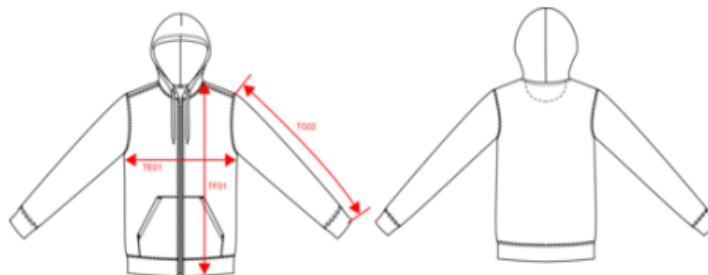

A-RESOSE
 Email: info@a-resose.com

K4030

Ecologische herensweater met capuchon en ritssluiting

Afmeting

Measurements in cm	XS	S	M	L	XL	XXL	3XL	4XL
TE01 - 1/2 chest width at 1.5cm below armhole	48.00	51.00	54.00	57.00	60.00	63.00	66.00	69.00
TF01 - Total height from HSP	66.00	68.00	70.00	72.00	74.00	76.00	78.00	80.00
TG02 - Long sleeve length	65.00	66.00	67.00	68.00	69.00	70.00	71.00	72.00