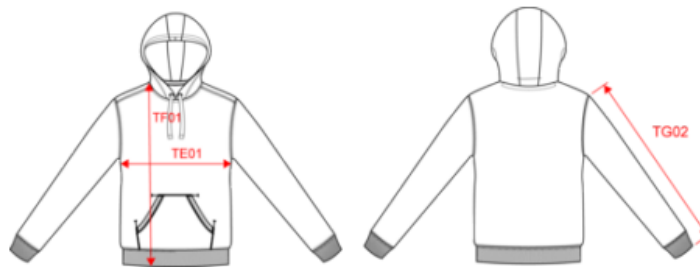

**K489**  
**Sweater met capuchon**

**Afmeting**

Measurements in cm	XS	S	M	L	XL	XXL	3XL	4XL
TE01 - 1/2 chest width at 1.5cm below armhole	49.00	52.00	55.00	58.00	61.00	64.00	67.00	70.00
TF01 - Total height from HSP	68.00	70.00	72.00	74.00	76.00	78.00	80.00	82.00
TG02 - Long sleeve length	65.60	66.40	67.10	68.00	68.60	69.40	70.45	71.40