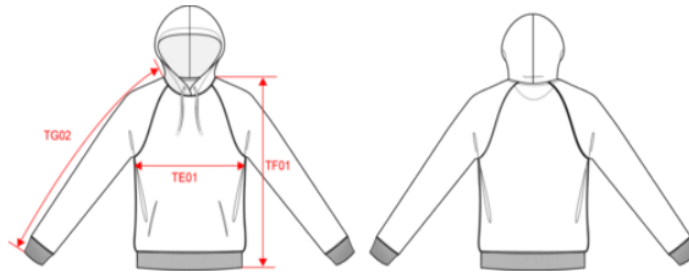

NS422

Ecologische damessweater met capuchon en raglanmouwen

Afmeting

Measurements in cm	XS	S	M	L	XL	XXL
TE01 - 1/2 chest width at 1.5cm below armhole	47.00	50.00	53.00	56.00	59.00	62.00
TF01 - Total height from HSP	61.00	63.00	65.00	67.00	69.00	71.00
TG02 - Long sleeve length	69.50	70.50	71.50	72.50	73.50	74.50

Kleurinformatie

Black
RVB : 35,35,37
Pantone C : Black
Pantone TCK : 19-4004TCK

Ivory
RVB : 236,231,218
Pantone C : 7534C
Pantone TCK : 11-0701TCK