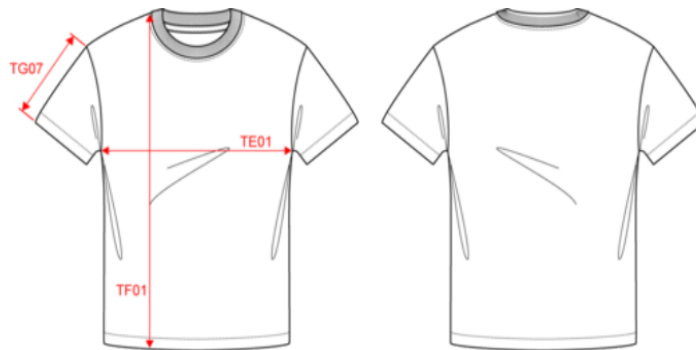

A-RESOSE
Email: info@a-resose.com

NS332

Ecologisch oversized heren-T-shirt

Afmeting

Measurements in cm	XXS	XS	S	M	L	XL	XXL
TE01 - 1/2 chest width at 1.5cm below armhole	49.00	52.00	55.00	58.00	61.00	64.00	67.00
TF01 - Total height from HSP	67.00	69.00	71.00	73.00	75.00	77.00	79.00
TG07 - Short sleeve length	21.00	21.50	22.00	22.50	23.00	23.50	24.00