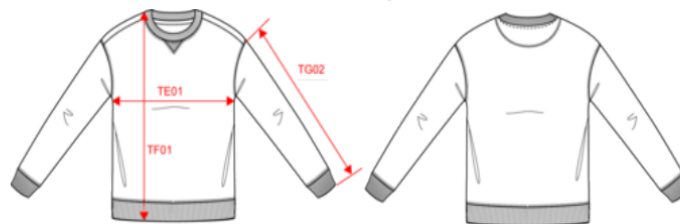

### Ecologische damessweater met afhangende mouwen

Afmeting

Measurements in cm	XS	S	M	L	XL	XXL
TE01 - 1/2 chest width at 1.5cm below armhole	55.00	58.00	61.00	64.00	67.00	70.00
TF01 - Total height from HSP	59.00	61.00	63.00	65.00	67.00	69.00
TG02 - Long sleeve length	47.00	48.00	49.00	50.00	51.00	52.00